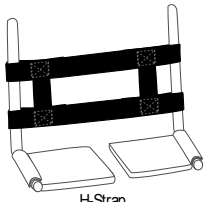

FRONT RIGGINGS

H-Strap
A