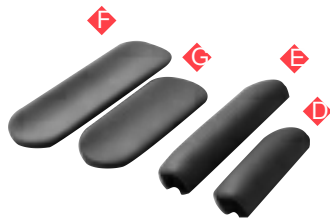

ARM RESTS & PADS

PART#	DESCRIPTION	TOFT
HARDWARE		
A 733300	ASSY., SINGLE BUTTON LOCK	
733302	ASSY., SINGLE BUTTON LOCK, PACK OF 50	
E 733310	ASSY., DOUBLE BUTTON LOCK	
733312	ASSY., DOUBLE BUTTON LOCK, PACK OF 50	
C 733320	ASSY., FLILOCK, SPRING & PLUNGER	E&J DET. ARM
733322	ASSY., FLILOCK, SPRING & PLUNGER, PACK OF 50	E&J DET. ARM
G RP115006	ASSY., DOUBLE BUTTON LOCK	E&J DET. ARM
P RP115005	PUSH BUTTON LOCK ASSY	INVACARE DET. ARMS
PADDED ARMRESTS		
D AC0130--	ARMREST, UPH., WATERFALL, DESK LENGTH, BLACK BASE**	INVA
E AC0131--	ARMREST, UPH., WATERFALL, FULL LENGTH, BLACK BASE**	INVA
F AC0141--	ARMREST, UPH., TROUGH, FULL LENGTH**	INVA & E&J
G AC0142--	ARMREST, UPH., TROUGH, DESK LENGTH**	INVA & E&J
I 541100	ARMREST, UPH., TROUGH, 13-1/2 X 4, STOCK BLACK	MOST DESK & FULL
541100CU	ARMREST, UPH., TROUGH, PROVIDE DRAWING W/ MEASUREMENTS**	MOST CHAIRS
L AC0151--	ARMREST, UPH., STRAIGHT, FULL LENGTH, GRAY BASE**	MOST CHAIRS
AC0154--	ARMREST, UPH., STRAIGHT, FULL LENGTH, BLACK BASE**	MOST CHAIRS
J AC0152--	ARMREST, UPH., SAME AS INVA, D/L, GRAY BASE**	MOST CHAIRS
AC0153--	ARMREST, UPH., SAME AS INVA, D/L, BLACK BASE**	MOST CHAIRS
AC0155--	ARMREST, UPH., SAME AS E & J, D/L, GRAY BASE**	MOST CHAIRS
AC0156--	ARMREST, UPH., SAME AS E & J, D/L, BLACK BASE**	MOST CHAIRS
543001	ARMREST, UPH., SAME AS QUICKIE, FL, BLACK	MOST CHAIRS
543101	ARMREST, UPH., SAME AS QUICKIE, DL, BLACK	MOST CHAIRS
K AC0161--	ARMREST, UPH., WOOD BASE, FULL LENGTH, 14" LONG, 2" WIDE, 1-5/8" THICK, SPECIFY HOLE SPACING**	MOST CHAIRS
L AC0162--	ARMREST, UPH., WOOD BASE, DESK LENGTH, 10" LONG, 2" WIDE, 1-5/8" THICK, SPECIFY HOLE SPACING**	MOST CHAIRS
AC040000	ARMREST, UPH., WOOD BASE, CUSTOM, PROVIDE DRAWING W/ MEASUREMENTS**	MOST CHAIRS
PLASTIC ARMRESTS		
M RP215007	ARMREST, PLASTIC, 2 PIECE, D/L, BEIGE	MOST CHAIRS
RP215006	ARMREST, PLASTIC, 2 PIECE, D/L, BLUE	MOST CHAIRS
RP215010	ARMREST, PLASTIC, 2 PIECE, D/L, CHOCOLATE	MOST CHAIRS
RP215011	ARMREST, PLASTIC, 2 PIECE, D/L, GRAY	MOST CHAIRS
544401	ARMREST, PLASTIC, 1 PIECE, D/L, GRAY	MOST CHAIRS
RP215037	ARMREST, PLASTIC, 2 PIECE, D/L, BLACK	MOST CHAIRS
544451	ARMREST, PLASTIC, 1 PIECE, D/L, BLACK	MOST CHAIRS
N RP215005	ARMREST, PLASTIC, 2 PIECE, F/L, BEIGE	INVA & E&J

** See color chart in our upholstery section for color suffix numbers.

*Highlighted areas denote most popular items.