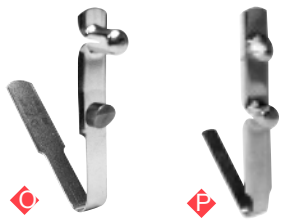

ARM RESTS & PADS

PART#	DESCRIPTION	TOFT
HARDWARE		
A 733300	ASSY., SINGLE BUTTON LOCK	
733302	ASSY., SINGLE BUTTON LOCK, PACK OF 50	
E 733310	ASSY., DOUBLE BUTTON LOCK	
733312	ASSY., DOUBLE BUTTON LOCK, PACK OF 50	
C 733320	ASSY., FLILOCK, SPRING & PLUNGER	E&J DET. ARM
733322	ASSY., FLILOCK, SPRING & PLUNGER, PACK OF 50	E&J DET. ARM
G RP115006	ASSY., DOUBLE BUTTON LOCK	E&J DET. ARM
P RP115005	PUSH BUTTON LOCK ASSY	INVACARE DET. ARMS
PADDED ARMRESTS		
D AC0130--	ARMREST, UPH., WATERFALL, DESK LENGTH, BLACK BASE**	INVA
E AC0131--	ARMREST, UPH., WATERFALL, FULL LENGTH, BLACK BASE**	INVA
F AC0141--	ARMREST, UPH., TROUGH, FULL LENGTH**	INVA & E&J
G AC0142--	ARMREST, UPH., TROUGH, DESK LENGTH**	INVA & E&J
I 541100	ARMREST, UPH., TROUGH, 13-1/2 X 4, STOCK BLACK	MOST DESK & FULL
541100CU	ARMREST, UPH., TROUGH, PROVIDE DRAWING W/ MEASUREMENTS**	MOST CHAIRS
L AC0151--	ARMREST, UPH., STRAIGHT, FULL LENGTH, GRAY BASE**	MOST CHAIRS
AC0154--	ARMREST, UPH., STRAIGHT, FULL LENGTH, BLACK BASE**	MOST CHAIRS
J AC0152--	ARMREST, UPH., SAME AS INVA, D/L, GRAY BASE**	MOST CHAIRS
AC0153--	ARMREST, UPH., SAME AS INVA, D/L, BLACK BASE**	MOST CHAIRS
AC0155--	ARMREST, UPH., SAME AS E & J, D/L, GRAY BASE**	MOST CHAIRS
AC0156--	ARMREST, UPH., SAME AS E & J, D/L, BLACK BASE**	MOST CHAIRS
543001	ARMREST, UPH., SAME AS QUICKIE, FL, BLACK	MOST CHAIRS
543101	ARMREST, UPH., SAME AS QUICKIE, DL, BLACK	MOST CHAIRS
K AC0161--	ARMREST, UPH., WOOD BASE, FULL LENGTH, 14" LONG, 2" WIDE, 1-5/8" THICK, SPECIFY HOLE SPACING**	MOST CHAIRS
L AC0162--	ARMREST, UPH., WOOD BASE, DESK LENGTH, 10" LONG, 2" WIDE, 1-5/8" THICK, SPECIFY HOLE SPACING**	MOST CHAIRS
AC040000	ARMREST, UPH., WOOD BASE, CUSTOM, PROVIDE DRAWING W/ MEASUREMENTS**	MOST CHAIRS
PLASTIC ARMRESTS		
M RP215007	ARMREST, PLASTIC, 2 PIECE, D/L, BEIGE	MOST CHAIRS
RP215006	ARMREST, PLASTIC, 2 PIECE, D/L, BLUE	MOST CHAIRS
RP215010	ARMREST, PLASTIC, 2 PIECE, D/L, CHOCOLATE	MOST CHAIRS
RP215011	ARMREST, PLASTIC, 2 PIECE, D/L, GRAY	MOST CHAIRS
544401	ARMREST, PLASTIC, 1 PIECE, D/L, GRAY	MOST CHAIRS
RP215037	ARMREST, PLASTIC, 2 PIECE, D/L, BLACK	MOST CHAIRS
544451	ARMREST, PLASTIC, 1 PIECE, D/L, BLACK	MOST CHAIRS
N RP215005	ARMREST, PLASTIC, 2 PIECE, F/L, BEIGE	INVA & E&J

** See color chart in our upholstery section for color suffix numbers.

*Highlighted areas denote most popular items.